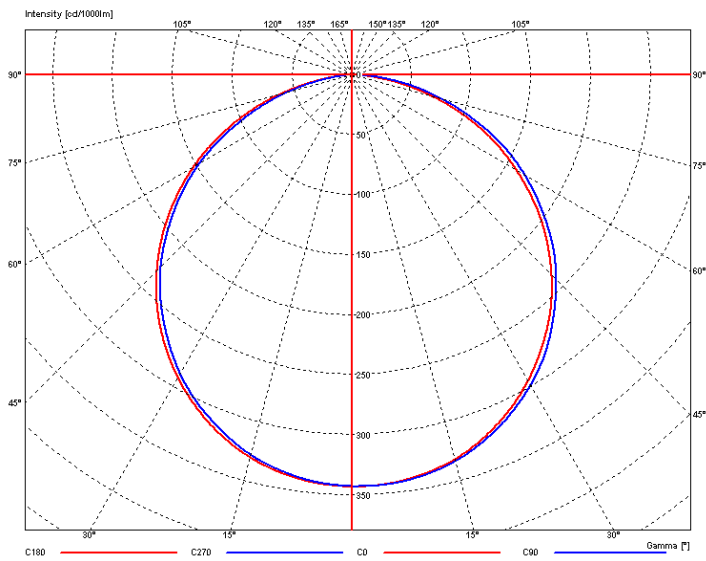

Lighting Panel

NOTE

Versione 2700K disponibile previa verifica tecnica
2700K version available after technical verification

CODES

CODICI / CODES	MISURA / SIZE	STRUTTURA / STRUCTURE	DIFFUSORE / SHADE	DETTAGLI / DETAILS
1903-90-11H9	wall-ceiling lamp decorative element	nero opaco / matt black	tessuto blu scuro / dark blue fabric	
1903-90-11H6	wall-ceiling lamp decorative element	nero opaco / matt black	tessuto azzurro / light blue fabric	
1903-90-11H5	wall-ceiling lamp decorative element	nero opaco / matt black	tessuto tortora / tortora fabric	
1903-90-11H3	wall-ceiling lamp decorative element	nero opaco / matt black	tessuto grigio / grey fabric	
1903-90-11H2	wall-ceiling lamp decorative element	nero opaco / matt black	tessuto rosso / red fabric	
1903-90-11H0	wall-ceiling lamp decorative element	nero opaco / matt black	tessuto giallo / yellow fabric	
1903-42-1123-PXNE	wall-ceiling lamp	nero opaco / matt black	bianco opalino / opal white	dimmbale DALI / driver 8 elements
1903-42-1123-DXNE	wall-ceiling lamp	nero opaco / matt black	bianco opalino / opal white	dimmbale 0-10V / driver 8 elements
1903-41-1123-PXNE	wall-ceiling lamp	nero opaco / matt black	bianco opalino / opal white	dimmbale DALI / driver 4 elements
1903-41-1123-DXNE	wall-ceiling lamp	nero opaco / matt black	bianco opalino / opal white	dimmbale 0-10V / driver 4 elements
1903-40-1123-NXNE	wall-ceiling lamp	nero opaco / matt black	bianco opalino / opal white	no driver