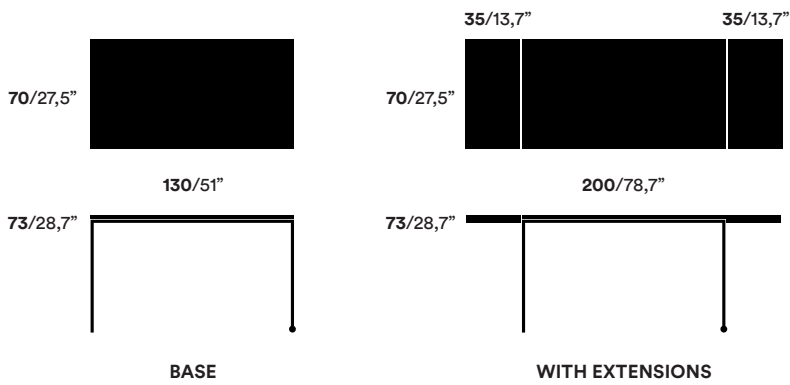

ACCESSORIES

32/12,5" 55/21,6"
13/5,1"

DRAWER

1,2/0,8"

Ø58/Ø22,8"

PANEL

14,4/5,6"

4,4/1,7"

CABLE GROMMET

Accessorio passacavi opzionale
Cable grommet optional accessory