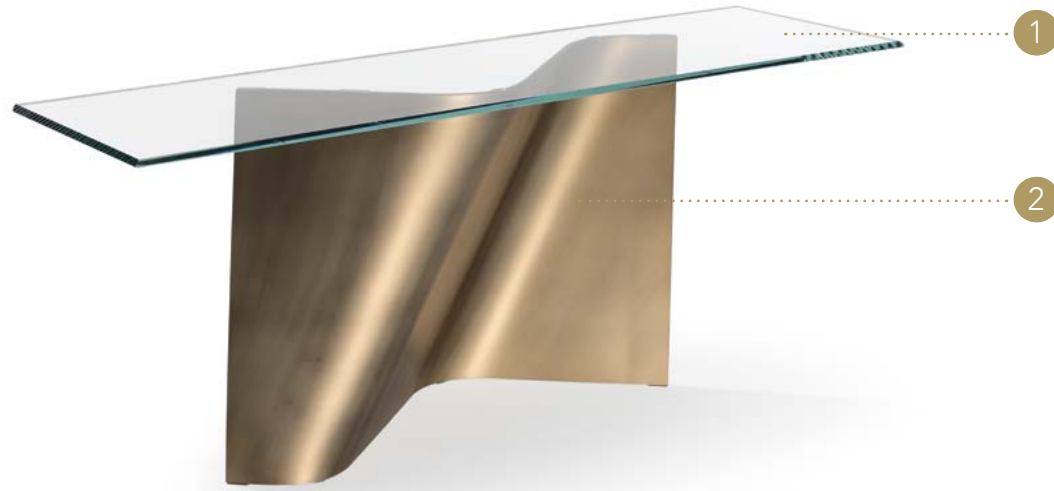

ESSE CONSOLE

Design · Tulczinsky

TOP | 1

Vetro
Glass

sp./thick 12 mm.
filo lucido/polished edge

Trasparente
Transparent

Extrachiaro
Extra clear

BASE | 2

Vetro extrachiaro curvato
Curved Extra clear glass
sp./thick 15 mm.

finitura/finish

100M Bronze
100M Bronze

104M Ottone satinato
104M Satin brass

105M Ottone dark satin
105M Satin dark brass

101M Titanium satinato
101M Satin titanium