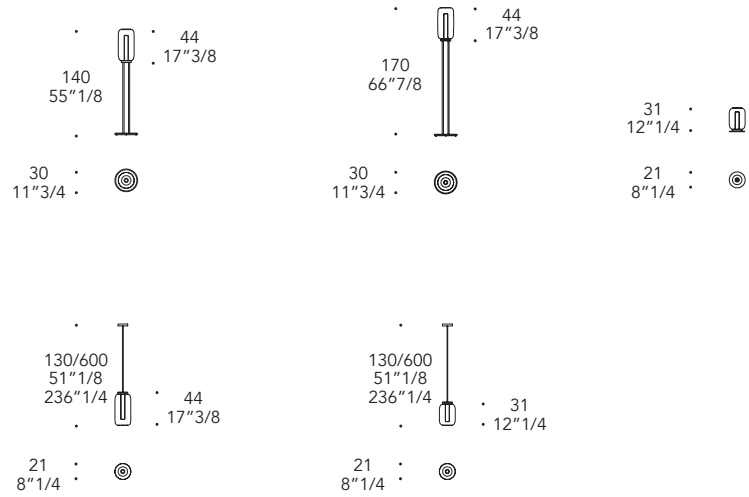

ROSONE CANOPY | 4

Metallo e vetro
Metal and glass

Nero
Black

- Sistema Led / Led system

Tutte le versioni / all types
1x3W GU4 12V dimmable
1x2W STRIP 12V dimmable - 400/500 Lumen

Coperchio in vetro con magnete
Magnetic glass cover