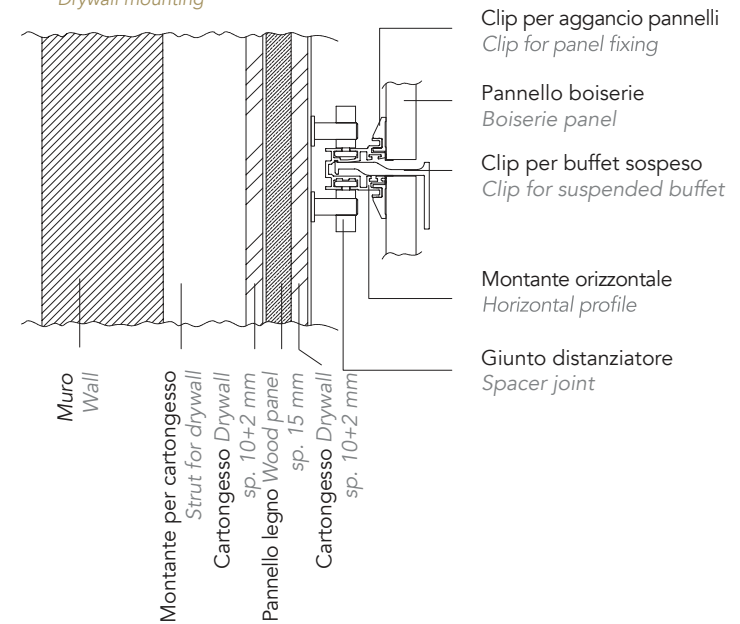

bespoke

SECTION 1
Boiserie with shelves

SECTION 2
Boiserie with hanged TV

SECTION 3
Boiserie with leaned TV

SECTION 4
Boiserie with Segno shelves

SECTION 5
Movie TV mirror

SECTION 6
Boiserie with suspended buffet

HORIZONTAL RACK POSITION
back view

PASSAGE OF CABLES
between buffet and boiseries

DETAIL 1
Illuminazione luce Led
Led Lighting

DETAIL 2
a) Aggancio a muro
Wall mounting

DETAIL 3
a) Aggancio a muro
Wall mounting

b) Aggancio su cartongesso
Drywall mounting

b) Aggancio su cartongesso
Drywall mounting

DETAIL 1
Illuminazione luce Led
Led Lighting

Touch system per
accensione luce
Led
Touch system for
Led lighting

DETAIL 1
Illuminazione luce Led
Led Lighting

E2

DETAIL 2
Aggancio mensola
Shelf fixing

Clip per aggancio
Clip for fixing
Montante orizzontale
Horizontal profile
Mensola in vetro
Glass shelf

DETAIL 4
Passacavi superiore
cable passage on the top

Foro per passaggio
cavi standard
- Mirage buffet
Hole for cable entry -
Mirage buffet