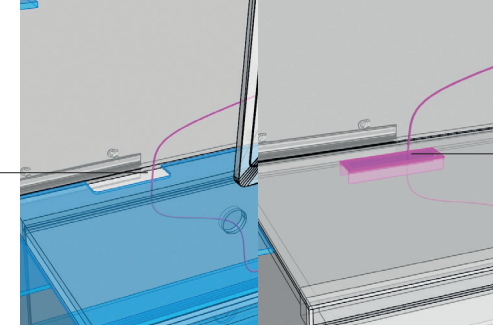

b) Aggancio su cartongesso
Drywall mounting

b) Aggancio su cartongesso
Drywall mounting

DETAIL 1
Illuminazione luce Led
Led Lighting

Touch system per
accensione luce
Led
Touch system for
Led lighting

DETAIL 1
Illuminazione luce Led
Led Lighting

E2

DETAIL 2
Aggancio mensola
Shelf fixing

Clip per aggancio
Clip for fixing
Montante orizzontale
Horizontal profile
Mensola in vetro
Glass shelf

DETAIL 4
Passacavi superiore
cable passage on the top

Foro per passaggio
cavi standard
- Mirage buffet
Hole for cable entry -
Mirage buffet

Passacavi standard -
Monolite buffet
Standard cable entry
- Monolite buffet

DETAIL 5
Passacavi posteriore
Back cable passage

Foro per passaggio schiena
Cable passage
in the back

DETAIL 6
Passacavi interno
Internal cable passage

Foro boiserie
Boiserie hole

BOISERIE PANELS **A**

1 Zoccolo
Plinth

4 Modulo dietro buffet con foro centrale 26x8,6 cm.
Module behind buffet with central hole 26x8,6 cm.

2 Terminale superiore
Upper terminal module