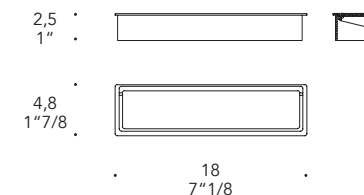

ACCESSORI ACCESSORIES

Passacavi standard
Solo per Monolite buffet low
Cable entry
hole 17,4 x 4,2 cm
Only for Monolite buffet low

*1 Finitura standard Bronze 100M
Standard finish Bronze 100M

*2 Braccio estensibile porta tv a discrezione del cliente
Extensible support for tv at the discretion of client