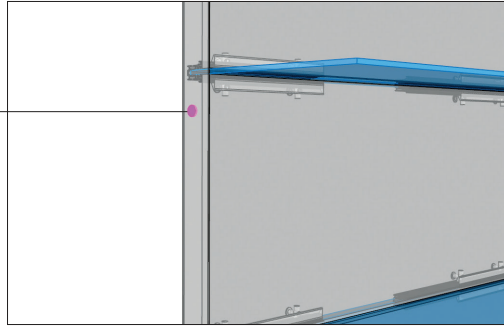

b) Aggancio su cartongesso
Drywall mounting

b) Aggancio su cartongesso
Drywall mounting

DETAIL 1
Illuminazione luce Led
Led Lighting

Touch system per
accensione luce
Led
Touch system for
Led lighting

DETAIL 1
Illuminazione luce Led
Led Lighting

E2

DETAIL 2
Aggancio mensola
Shelf fixing

Clip per aggancio
Clip for fixing
Montante orizzontale
Horizontal profile
Mensola in vetro
Glass shelf

DETAIL 4
Passacavi superiore
cable passage on the top

Foro per passaggio
cavi standard
- Mirage buffet
Hole for cable entry -
Mirage buffet