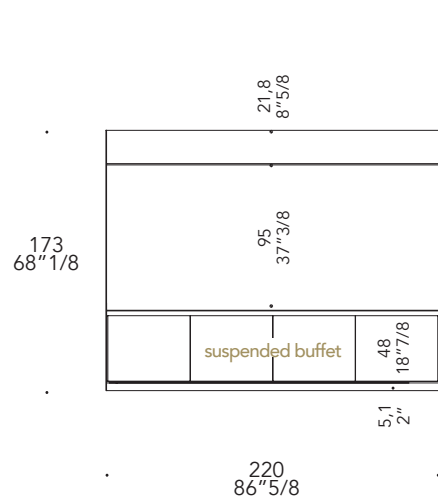

COMPOSITION 4
Boiserie panels + shelves + suspended buffet