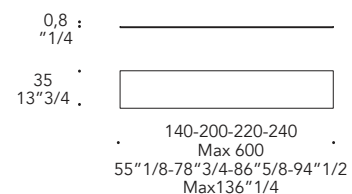

MENSOLE SHELVES **B**

1 Ripiano in vetro
Glass shelf