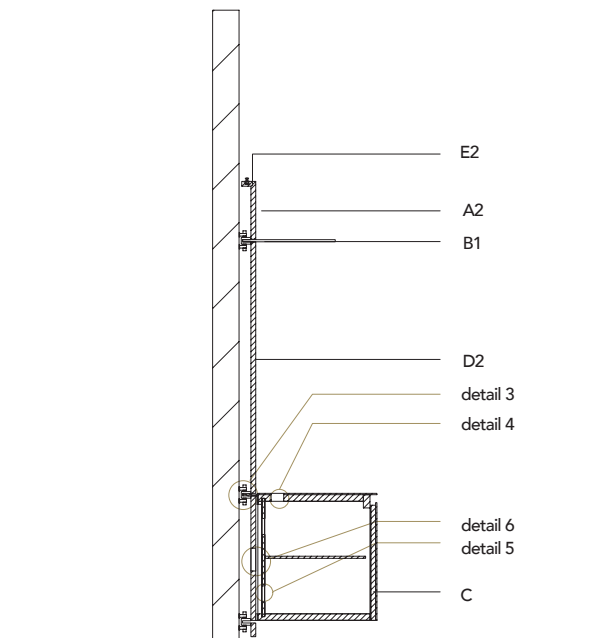

COMPOSITION 7
Boiserie panels + shelves + buffets + boiserie TV

COMPOSITION 8
Boiserie panels + shelves + buffets

MODULARITY

340 - 360 - 380 - 400 - 420 - 440 - 460 - 480
133 7/8 - 141 3/4 - 149 5/8 - 157 1/2 - 165 3/8 - 173 1/4 - 181 1/8 - 189 1/4

bespoke

SECTION 1
Boiserie with shelves

SECTION 2
Boiserie with hanged TV

SECTION 3
Boiserie with leaned TV

SECTION 4
Boiserie with Segno shelves

SECTION 5
Movie TV mirror

SECTION 6
Boiserie with suspended buffet

HORIZONTAL RACK POSITION
back view

PASSAGE OF CABLES
between buffet and boiseries

DETAIL 1
Illuminazione luce Led
Led Lighting

DETAIL 2
a) Aggancio a muro
Wall mounting

DETAIL 3
a) Aggancio a muro
Wall mounting