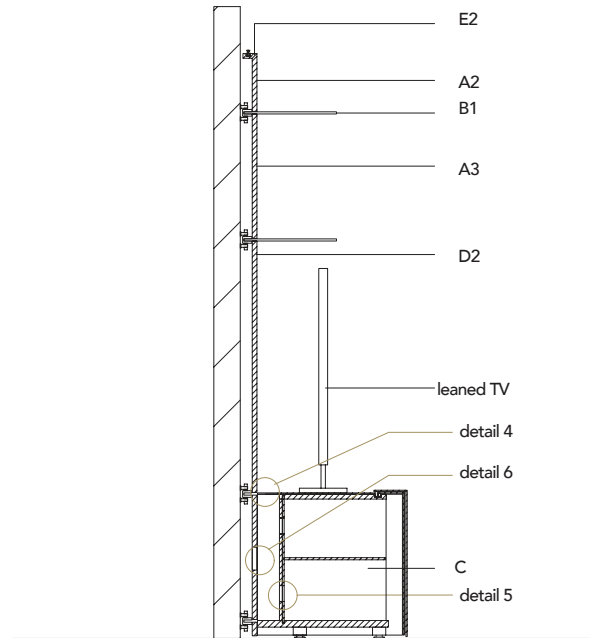

COMPOSITION 7
Boiserie panels + shelves + buffets + boiserie TV

COMPOSITION 8
Boiserie panels + shelves + buffets

MODULARITY

340 - 360 - 380 - 400 - 420 - 440 - 460 - 480
133 7/8 - 141 3/4 - 149 5/8 - 157 1/2 - 165 3/8 - 173 1/4 - 181 1/8 - 189 1/4

bespoke

SECTION 1
Boiserie with shelves

SECTION 2
Boiserie with hanged TV

SECTION 3
Boiserie with leaned TV

SECTION 4
Boiserie with Segno shelves

SECTION 5
Movie TV mirror

SECTION 6
Boiserie with suspended buffet