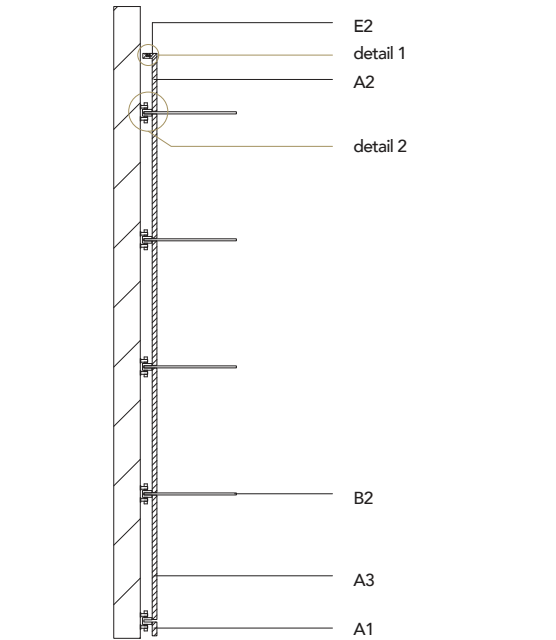

SECTION 1
Boiserie with shelves