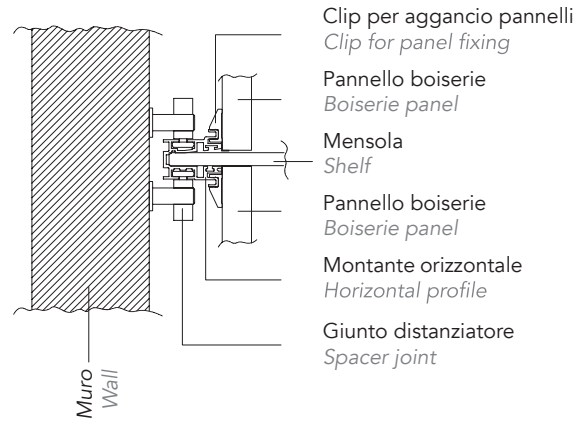

HORIZONTAL RACK POSITION
back view

PASSAGE OF CABLES
between buffet and boiseries

DETAIL 1
Illuminazione luce Led
Led Lighting

DETAIL 2
a) Aggancio a muro
Wall mounting

DETAIL 3
a) Aggancio a muro
Wall mounting

b) Aggancio su cartongesso
Drywall mounting

b) Aggancio su cartongesso
Drywall mounting

DETAIL 1
Illuminazione luce Led
Led Lighting

Touch system per
accensione luce
Led
Touch system for
Led lighting

DETAIL 1
Illuminazione luce Led
Led Lighting

E2

DETAIL 2
Aggancio mensola
Shelf fixing

Clip per aggancio
Clip for fixing
Montante orizzontale
Horizontal profile
Mensola in vetro
Glass shelf

DETAIL 4
Passacavi superiore
cable passage on the top

Foro per passaggio
cavi standard
- Mirage buffet
Hole for cable entry -
Mirage buffet