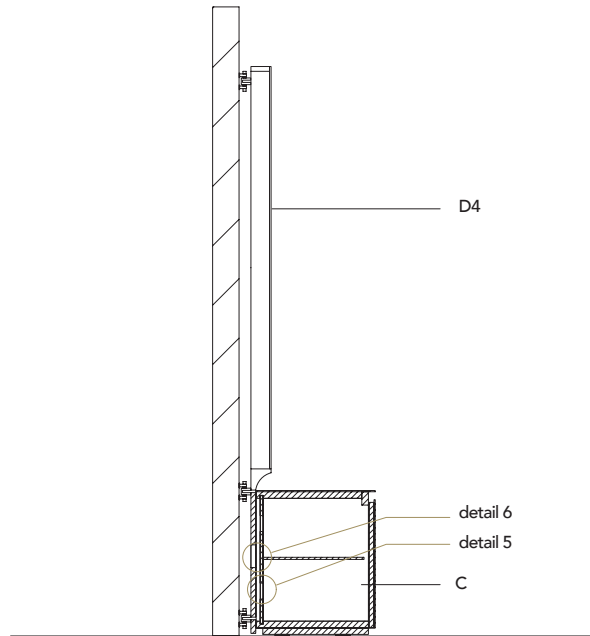

bespoke

SECTION 1
Boiserie with shelves

SECTION 2
Boiserie with hanged TV

SECTION 3
Boiserie with leaned TV

SECTION 4
Boiserie with Segno shelves

SECTION 5
Movie TV mirror

SECTION 6
Boiserie with suspended buffet

HORIZONTAL RACK POSITION
back view

PASSAGE OF CABLES
between buffet and boiseries

DETAIL 1
Illuminazione luce Led
Led Lighting

DETAIL 2
a) Aggancio a muro
Wall mounting

DETAIL 3
a) Aggancio a muro
Wall mounting