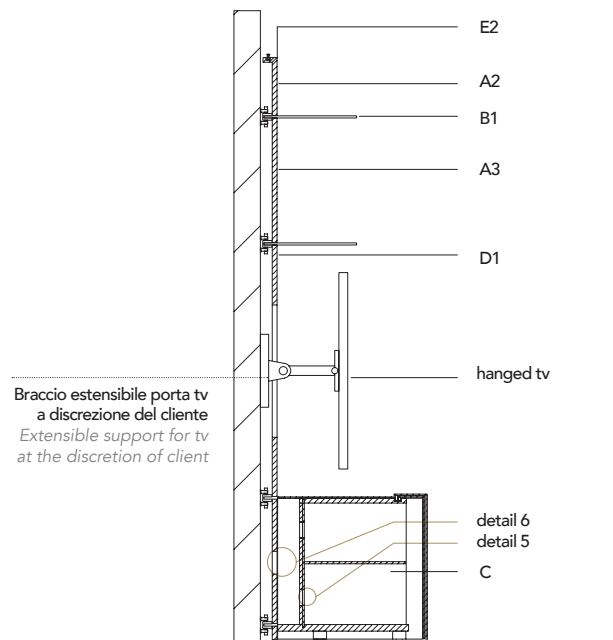

SECTION 2
Boiserie with hanged TV