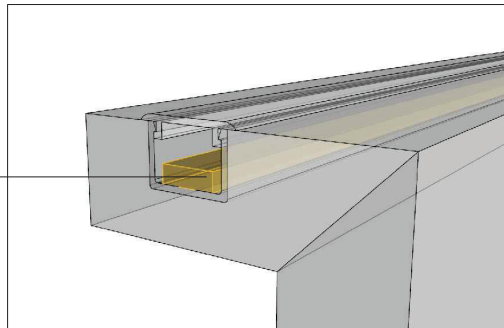

HORIZONTAL RACK POSITION
back view

PASSAGE OF CABLES
between buffet and boiseries

DETAIL 1
Illuminazione luce Led
Led Lighting

DETAIL 2
a) Aggancio a muro
Wall mounting

DETAIL 3
a) Aggancio a muro
Wall mounting

b) Aggancio su cartongesso
Drywall mounting

b) Aggancio su cartongesso
Drywall mounting

DETAIL 1
Illuminazione luce Led
Led Lighting

Touch system per
accensione luce
Led
Touch system for
Led lighting

DETAIL 1
Illuminazione luce Led
Led Lighting

E2

DETAIL 2
Aggancio mensola
Shelf fixing

Clip per aggancio
Clip for fixing
Montante orizzontale
Horizontal profile
Mensola in vetro
Glass shelf

DETAIL 4
Passacavi superiore
cable passage on the top

Foro per passaggio
cavi standard
- Mirage buffet
Hole for cable entry -
Mirage buffet

Passacavi standard -
Monolite buffet
Standard cable entry
- Monolite buffet

DETAIL 5
Passacavi posteriore
Back cable passage

Foro per passaggio schiena
Cable passage
in the back

DETAIL 6
Passacavi interno
Internal cable passage