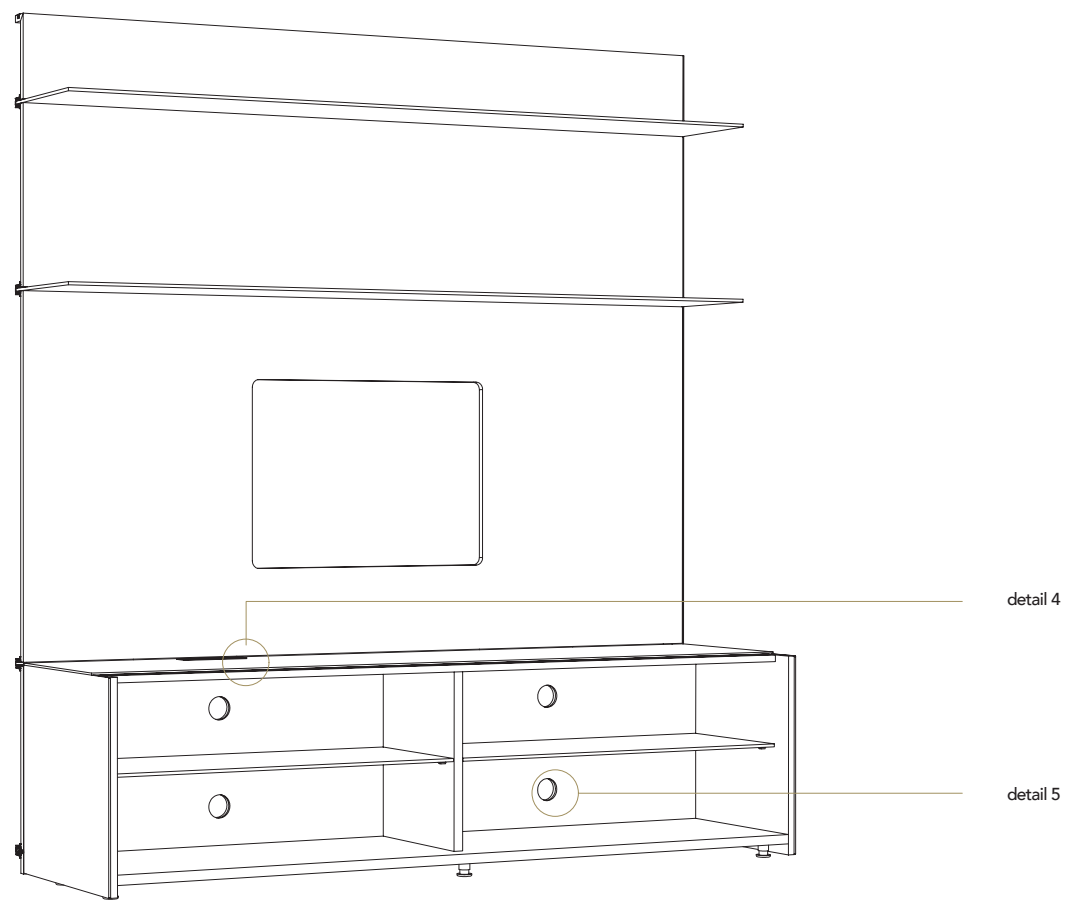

bespoke

SECTION 1
Boiserie with shelves

SECTION 2
Boiserie with hanged TV

SECTION 3
Boiserie with leaned TV

SECTION 4
Boiserie with Segno shelves

SECTION 5
Movie TV mirror

SECTION 6
Boiserie with suspended buffet

HORIZONTAL RACK POSITION
back view

PASSAGE OF CABLES
between buffet and boiseries

DETAIL 1
Illuminazione luce Led
Led Lighting

DETAIL 2
a) Aggancio a muro
Wall mounting

DETAIL 3
a) Aggancio a muro
Wall mounting