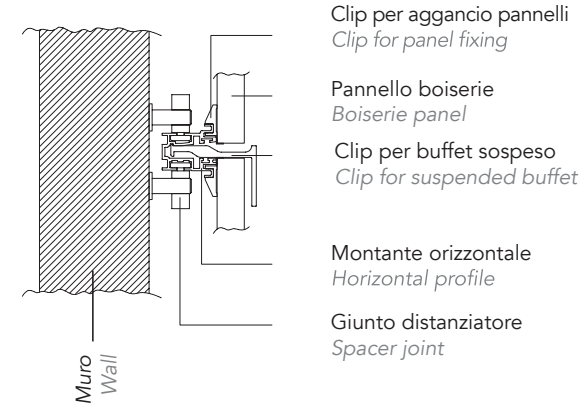

HORIZONTAL RACK POSITION
back view

PASSAGE OF CABLES
between buffet and boiseries

DETAIL 1
Illuminazione luce Led
Led Lighting

DETAIL 2
a) Aggancio a muro
Wall mounting

DETAIL 3
a) Aggancio a muro
Wall mounting

b) Aggancio su cartongesso
Drywall mounting

b) Aggancio su cartongesso
Drywall mounting

DETAIL 1
Illuminazione luce Led
Led Lighting

Touch system per
accensione luce
Led
Touch system for
Led lighting

DETAIL 1
Illuminazione luce Led
Led Lighting

E2

DETAIL 2
Aggancio mensola
Shelf fixing

Clip per aggancio
Clip for fixing
Montante orizzontale
Horizontal profile
Mensola in vetro
Glass shelf

DETAIL 4
Passacavi superiore
cable passage on the top

Foro per passaggio
cavi standard
- Mirage buffet
Hole for cable entry -
Mirage buffet