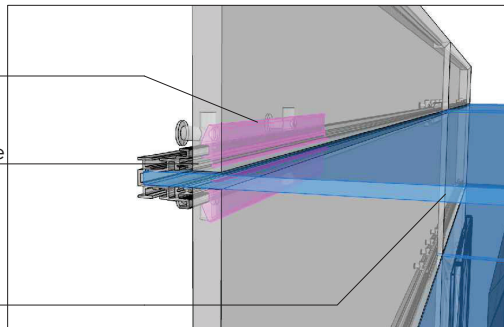

HORIZONTAL RACK POSITION
back view

PASSAGE OF CABLES
between buffet and boiseries

DETAIL 1
Illuminazione luce Led
Led Lighting

DETAIL 2
a) Aggancio a muro
Wall mounting

DETAIL 3
a) Aggancio a muro
Wall mounting

b) Aggancio su cartongesso
Drywall mounting

b) Aggancio su cartongesso
Drywall mounting

DETAIL 1
Illuminazione luce Led
Led Lighting

Touch system per
accensione luce
Led
Touch system for
Led lighting

DETAIL 1
Illuminazione luce Led
Led Lighting

E2

DETAIL 2
Aggancio mensola
Shelf fixing

Clip per aggancio
Clip for fixing
Montante orizzontale
Horizontal profile
Mensola in vetro
Glass shelf

DETAIL 4
Passacavi superiore
cable passage on the top

Foro per passaggio
cavi standard
- Mirage buffet
Hole for cable entry -
Mirage buffet

Passacavi standard -
Monolite buffet
Standard cable entry
- Monolite buffet

DETAIL 5
Passacavi posteriore
Back cable passage

Foro per passaggio schiena
Cable passage
in the back

DETAIL 6
Passacavi interno
Internal cable passage