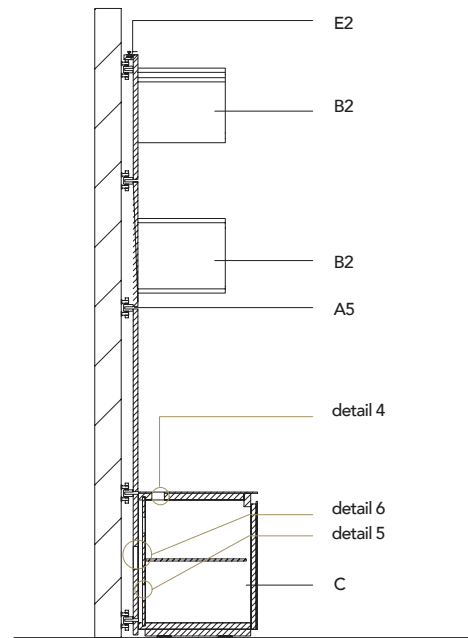

COMPOSITION 7
Boiserie panels + shelves + buffets + boiserie TV

COMPOSITION 8
Boiserie panels + shelves + buffets

MODULARITY

340 - 360 - 380 - 400 - 420 - 440 - 460 - 480
133 7/8 - 141 3/4 - 149 5/8 - 157 1/2 - 165 3/8 - 173 1/4 - 181 1/8 - 189 1/4

bespoke

SECTION 1
Boiserie with shelves

SECTION 2
Boiserie with hanged TV

SECTION 3
Boiserie with leaned TV

SECTION 4
Boiserie with Segno shelves

SECTION 5
Movie TV mirror

SECTION 6
Boiserie with suspended buffet