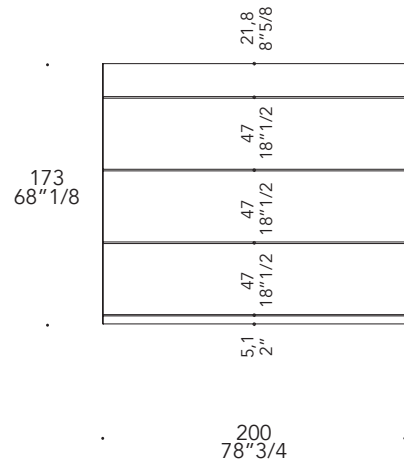

COMPOSITION 1
Boiserie panels + shelves