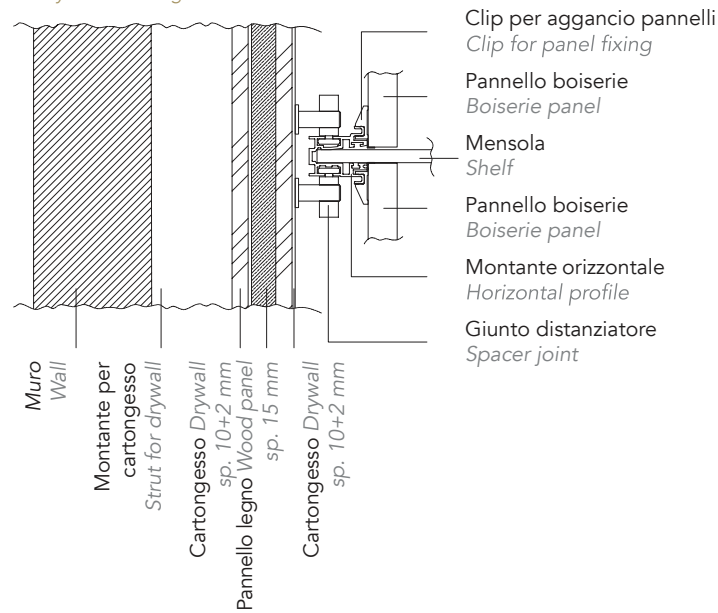

b) Aggancio su cartongesso
Drywall mounting