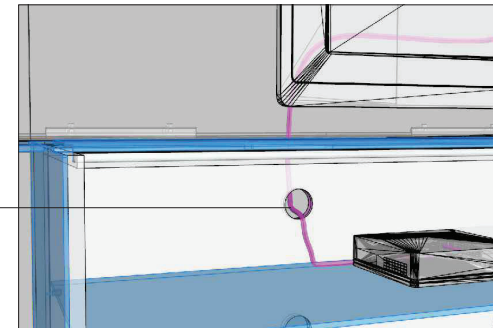

E2

DETAIL 2
Aggancio mensola
Shelf fixing

Clip per aggancio
Clip for fixing
Montante orizzontale
Horizontal profile
Mensola in vetro
Glass shelf

DETAIL 4
Passacavi superiore
cable passage on the top

Foro per passaggio
cavi standard
- Mirage buffet
Hole for cable entry -
Mirage buffet

Passacavi standard -
Monolite buffet
Standard cable entry
- Monolite buffet

DETAIL 5
Passacavi posteriore
Back cable passage

Foro per passaggio schiena
Cable passage
in the back

DETAIL 6
Passacavi interno
Internal cable passage