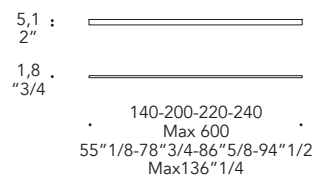

BOISERIE PANELS **A**

1 Zoccolo
Plinth