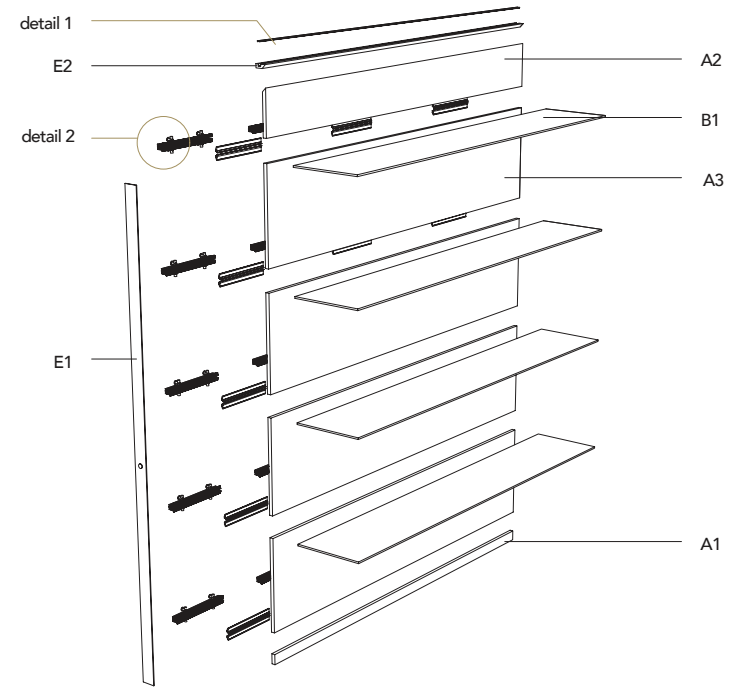

COMPOSITION 3
Boiserie panels + shelves + buffet + boiserie TV

COMPOSITION 4
Boiserie panels + shelves + suspended buffet

COMPOSITION 5
Boiserie panels + buffet + shelves + Movie tv mirror

COMPOSITION 6
Boiserie panel + buffet + Segno shelf + Movie tv mirror

COMPOSITION 7
Boiserie panels + shelves + buffets + boiserie TV

COMPOSITION 8
Boiserie panels + shelves + buffets

MODULARITY

340 - 360 - 380 - 400 - 420 - 440 - 460 - 480
133 7/8 - 141 3/4 - 149 5/8 - 157 1/2 - 165 3/8 - 173 1/4 - 181 1/8 - 189 1/4

bespoke

SECTION 1
Boiserie with shelves

SECTION 2
Boiserie with hanged TV

SECTION 3
Boiserie with leaned TV

SECTION 4
Boiserie with Segno shelves

SECTION 5
Movie TV mirror

SECTION 6
Boiserie with suspended buffet