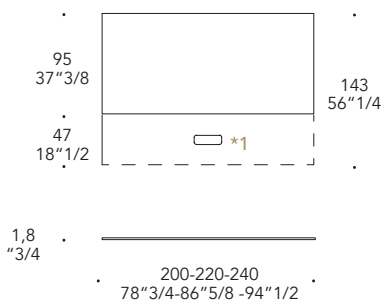

2 Boiserie per tv in appoggio
Boiserie for leaned tv