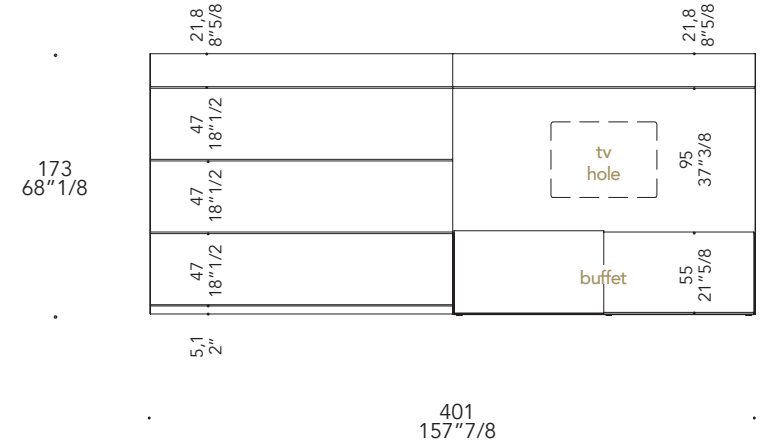

COMPOSITION 3
Boiserie panels + shelves + buffet + boiserie TV