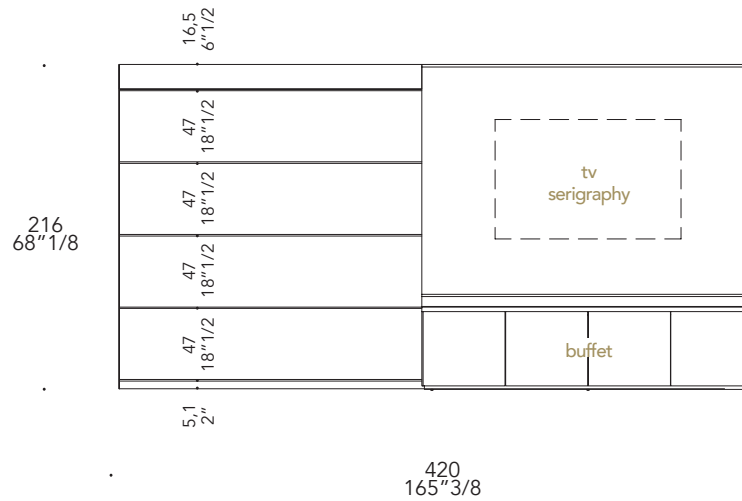

COMPOSITION 5
Boiserie panels + buffet + shelves + Movie tv mirror