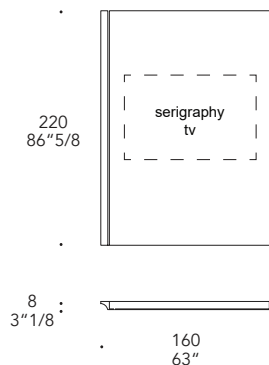

Mirage
Mirage

Monolite Low
Monolite Low

Monolite Low versione sospesa
Monolite Low suspended version

BOISERIE TV TV PANEL **D**

1 Pannello Tv appesa
Boiserie for hanged tv
hole 50x70 cm

3 Movie tv mirror
Vertical version