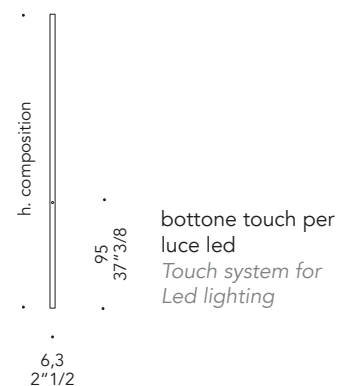

MENSOLE SHELVES **B**

1 Ripiano in vetro
Glass shelf

2 Mensola Segno Pininfarina
Segno Pininfarina shelf

BUFFET *BUFFET* **C**

Disponibile con o senza foro passacavi
Available with or without cable entry hole

Mirage
Mirage

Monolite Low
Monolite Low

Monolite Low versione sospesa
Monolite Low suspended version

BOISERIE TV TV PANEL **D**

1 Pannello Tv appesa
Boiserie for hanged tv
hole 50x70 cm

3 Movie tv mirror
Vertical version

2 Boiserie per tv in appoggio
Boiserie for leaned tv

4 Movie tv mirror
Horizontal version

PANNELLO CHIUSURA **E**
CLOSING PANEL

1 Cornice laterale verticale
Closing frame sp 0,3 cm

2 Cornice superiore
Upper closing frame