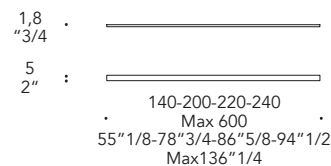

2 Boiserie per tv in appoggio
Boiserie for leaned tv

4 Movie tv mirror
Horizontal version

PANNELLO CHIUSURA **E**
CLOSING PANEL

1 Cornice laterale verticale
Closing frame sp 0,3 cm

2 Cornice superiore
Upper closing frame