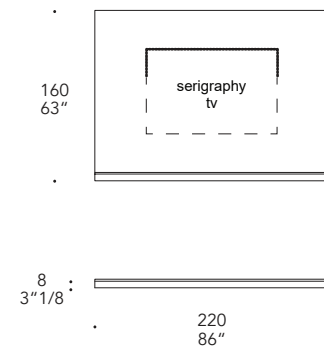

4 Movie tv mirror
Horizontal version