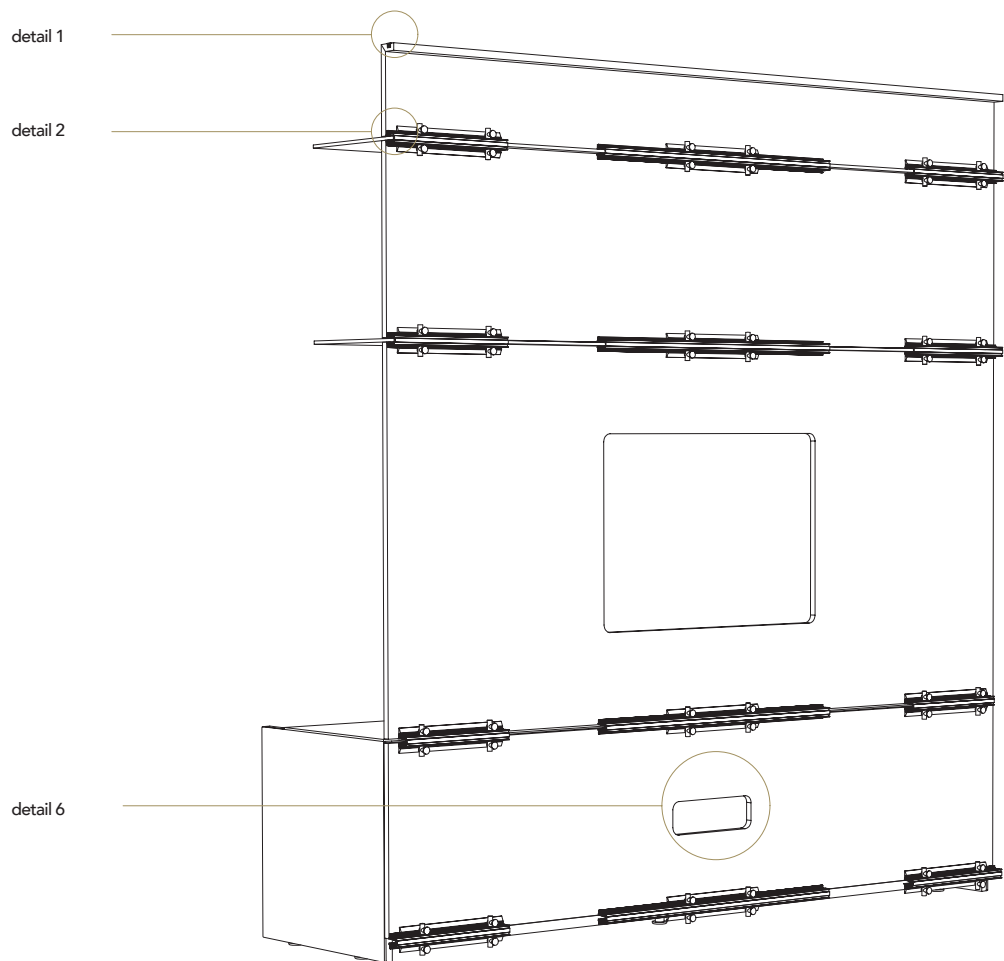

bespoke

SECTION 1
Boiserie with shelves

SECTION 2
Boiserie with hanged TV

SECTION 3
Boiserie with leaned TV

SECTION 4
Boiserie with Segno shelves

SECTION 5
Movie TV mirror

SECTION 6
Boiserie with suspended buffet

HORIZONTAL RACK POSITION
back view

PASSAGE OF CABLES
between buffet and boiseries

DETAIL 1
Illuminazione luce Led
Led Lighting

DETAIL 2
a) Aggancio a muro
Wall mounting

DETAIL 3
a) Aggancio a muro
Wall mounting

E2

DETAIL 2
Aggancio mensola
Shelf fixing

Clip per aggancio
Clip for fixing
Montante orizzontale
Horizontal profile
Mensola in vetro
Glass shelf

DETAIL 4
Passacavi superiore
cable passage on the top

Foro per passaggio
cavi standard
- Mirage buffet
Hole for cable entry -
Mirage buffet