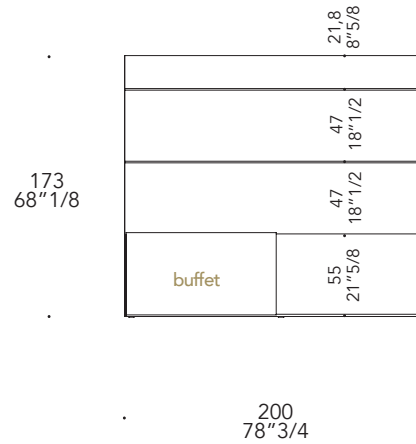

COMPOSITION 2
Boiserie panels + shelves + buffet