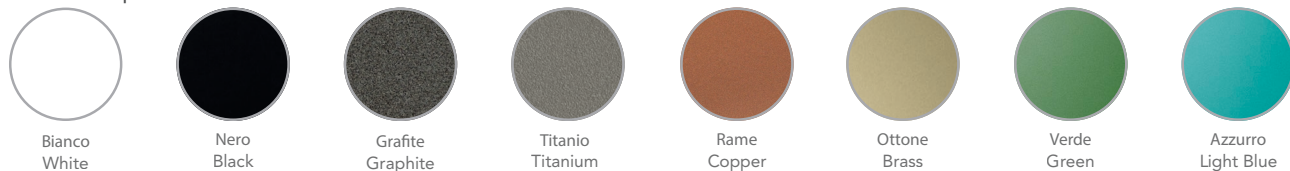

Finiture Finishings

P - Finiture a polveri / Powder coated finishes

B - Finiture brunite / Aged finishes

Ceramica Ceramics

Legno Wood

Specchio Mirror