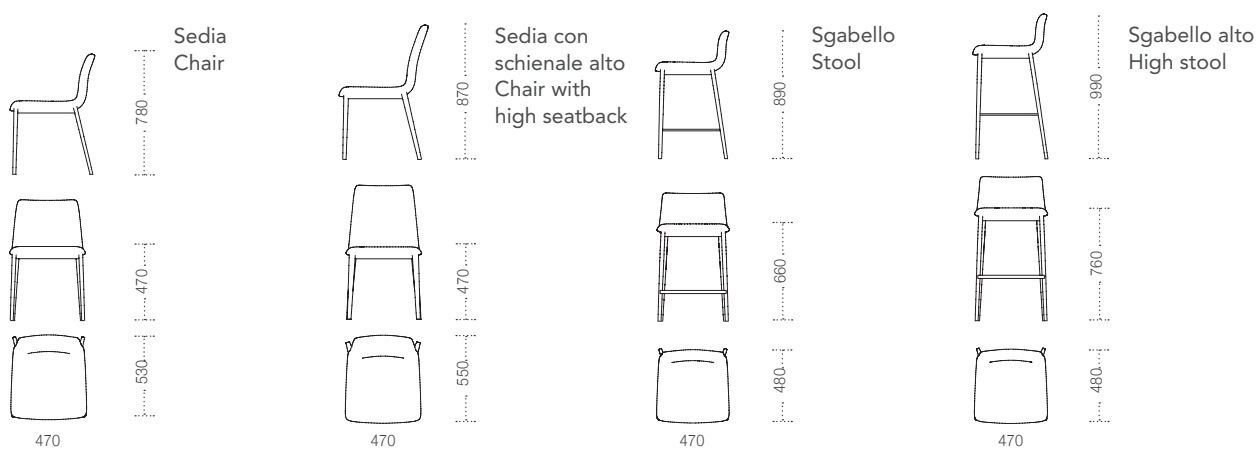

# Nirvana

Design: Studio 28

**Collezione di sedie, poltroncine e sgabelli con struttura in metallo verniciato e seduta morbida in pelle, eco-pelle o velluto.**  
Collection of chairs, easy chairs and stool with painted metal structure and soft seat available in leather, synthetic leather or velvet.

## Dimensioni Dimensions (in mm)