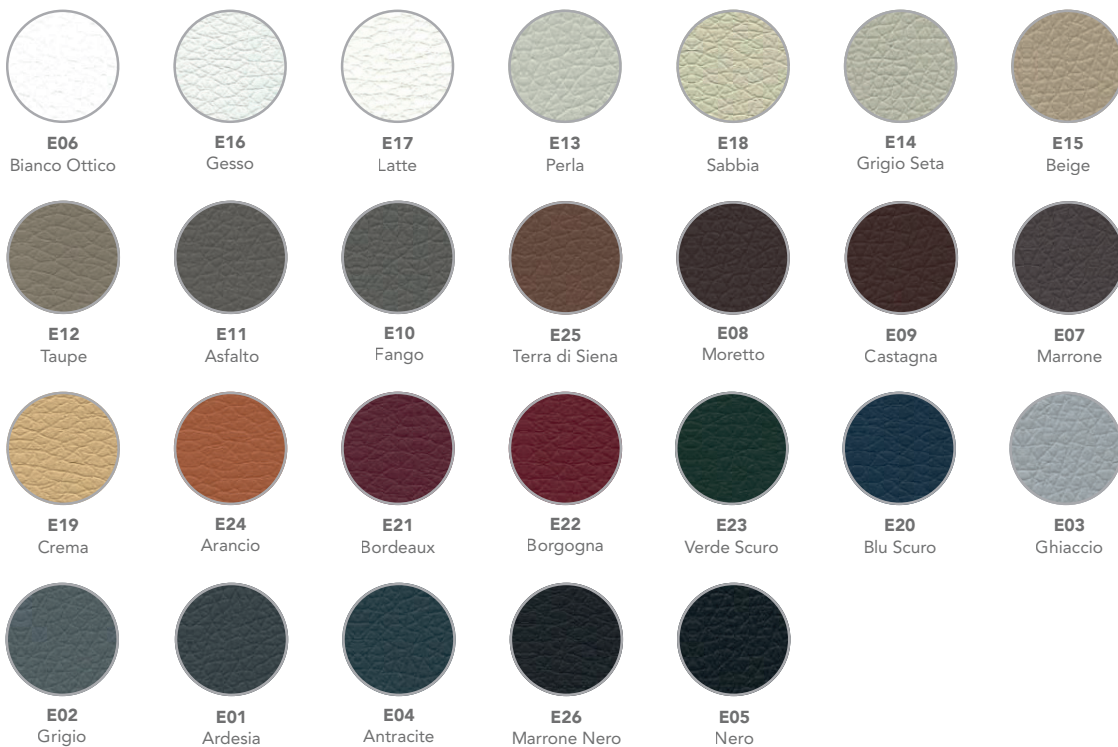

Ecopelle Synthetic Leather