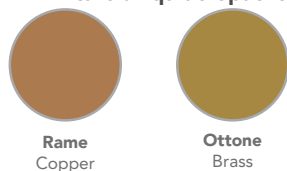

L - Finiture a liquido opache / Liquid matt finishes