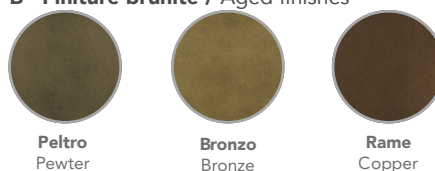

B - Finiture brunite / Aged finishes