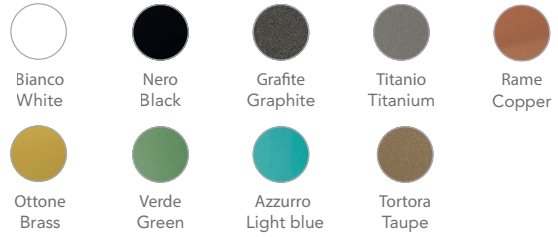

Accessori magnetici per ingresso e living Magnetic accessories for entrance and living

magnetika

Laccato / Lacquered