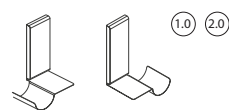

1.0

H Wine glass
design: Ronda Design Lab
L 300 H 300 P 220 mm

1.0

Blade Wine glass
design: Ronda Design Lab
L 120 H 220 P 328 mm

1.0

Blade Shelf
design: Ronda Design Lab
L 300 H 220 P 158 mm

1.0

Rettangolo Bottle
design: Ronda Design Lab
L 600 H 300 P 150 mm

Spalla
design: Ronda Design Lab
L 300 H 300 P 240 mm

Nobilitati / Melamine

Rovere Naturale
Natural Oak

Metalli / Metals

Ferro Naturale
Natural Iron

P - Finiture a polveri / Powder coated finishes

Bianco
White

Nero
Black

Grafite
Graphite

Titanio
Titanium

1.0

2.0

Olo
design: Saverio Incombenti
L 238 H 391 P 174 mm

1.0

2.0