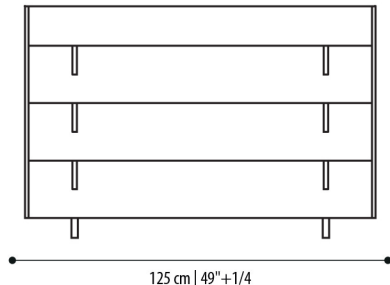

Complementi | *Furnishing*

Nuage

design Joe Garzone

Struttura: in legno impiallacciato in diverse essenze o legno laccato lucido o opaco interno cassetti impiallacciato effetto pelle

Piedi: in legno massello noce canaletto o frassino verniciato brown o black o legno laccato lucido o opaco

Piano: in marmo in diverse finiture

Maniglie: in ottone o metallo verniciato in diverse finiture

Structure: wood veneer in different finishes or glossy or matte wood drawer interiors leather effect veneer

Feet: solid walnut or ash painted brown or black o glossy or matte

Top: marble top in different finishes

Handles: in brass or metal painted in different finishes

Settimino / Seven drawers chest

Comò / Chest of drawers

Front

Comodino / Nightstand