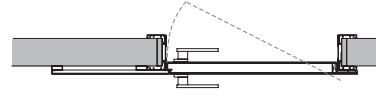

Boisè

Pianta | Plan | Plan | Plan | Planta