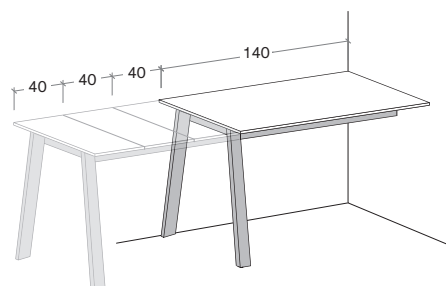

Tavolo CORBY

CORBY table

cinquanta3

Tavolo allungabile con 3 allunghe da 40 cm

Extending table with three 40 cm extension leaves

Per centro stanza

middle of room

misure L x H x P cm /
dimensions W x H x D cm

140 x 75 x 90

misure aperto L x H x P cm /
dimensions when open: W x H x D cm

260 x 75 x 90

Tavolo allungabile con 3 allunghe da 40 cm

Extending table with three 40 cm extension leaves

A penisola

middle of room

misure L x H x P cm /
dimensions W x H x D cm

140 x 75 x 90

misure aperto L x H x P cm /
dimensions when open: W x H x D cm

260 x 75 x 90