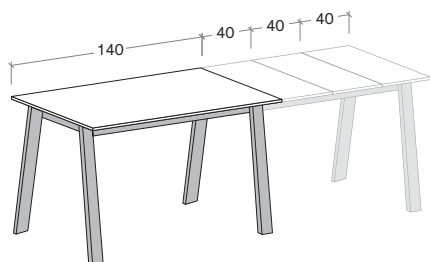

Tavolo CORBY

CORBY table

cinquanta3

Tavolo allungabile con 3 allunghe da 40 cm

Extending table with three 40 cm extension leaves

Per centro stanza

middle of room

misure L x H x P cm /
dimensions W x H x D cm

140 x 75 x 90

misure aperto L x H x P cm /
dimensions when open: W x H x D cm

260 x 75 x 90

Tavolo allungabile con 3 allunghe da 40 cm

Extending table with three 40 cm extension leaves

A penisola

middle of room

misure L x H x P cm /
dimensions W x H x D cm

140 x 75 x 90

misure aperto L x H x P cm /
dimensions when open: W x H x D cm

260 x 75 x 90