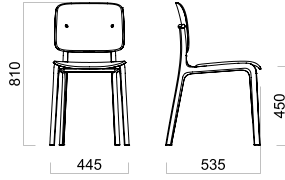

MAF
Faggio laccato
Lacquered beech
Haya lacado mate

LR
Rovere naturale /Natural oak/
Rovere verniciato nero Black
painted oak

LV
Stratus Superior American Walnut

MAF
Faggio laccato/lacquered beech

2 PCS
12,5 Kg
A= 60
B= 53
h= 88.5