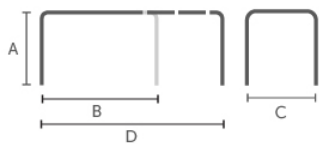

Dimensioni

Dati volumetrici

Peso 66

Volume 0.28 mc

Colli 4

Dimensione	A (cm) (inch)	B (cm) (inch)	C (cm) (inch)	D (cm) (inch)
120x80	75 (29.5)	120 (47.2)	80 (31.5)	170 (66.9)
140x90	75 (29.5)	140 (55.1)	90 (35.4)	200 (78.7)
160x90	75 (29.5)	160 (63)	90 (35.4)	220 (86.6)